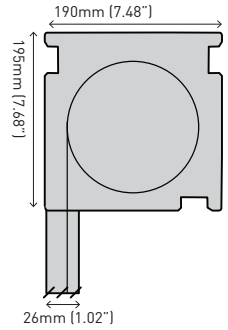

ZIPSCREEN

CAPACITY

	Width	Drop	$x^2 =$
Zipscreen	5m (16ft)	4m (13ft)	12m ² (129ft ²)
Zipscreen Extreme	7m (23ft)	5m (16ft)	35m ² (377ft ²)

DIMENSIONS

Zipscreen

Zipscreen Extreme
Open blind system only

CONTROLS