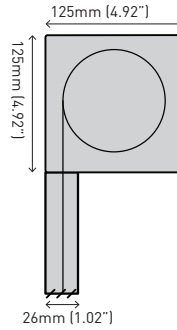

ZIPSCREEN

CAPACITY

	Width	Drop	$x^2 =$
Zipscreen	5m (16ft)	4m (13ft)	12m ² (129ft ²)
Zipscreen Extreme	7m (23ft)	5m (16ft)	35m ² (377ft ²)

DIMENSIONS

Zipscreen

Zipscreen Extreme
Open blind system only

CONTROLS